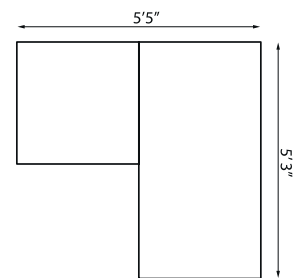

1 Left Arm Chaise, 1 Corner Sectional