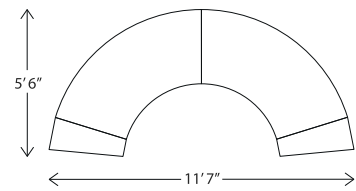

2 Curved Sectionals, 2 Storage Wedge Tables