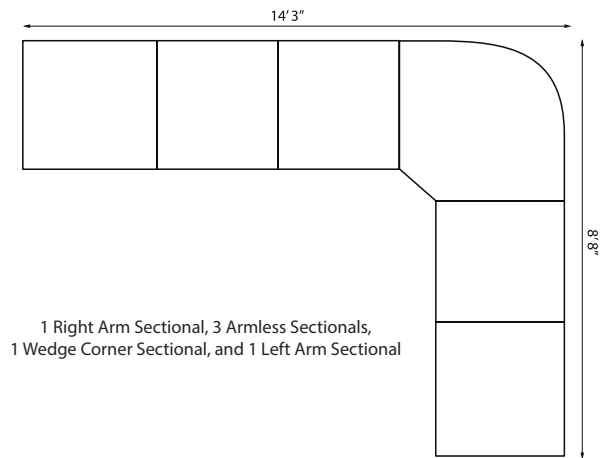

15972, 15001, 15007
fabric: meridian cameo 715 (sunbrella fusion collection by trivantage)
finish: white 001, pewter 079