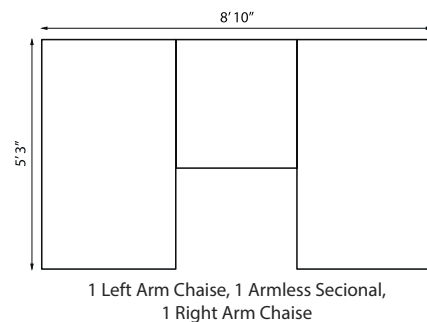

15972, 15001, 15007
fabric: meridian cameo 715 (sunbrella fusion collection by trivantage)
finish: white 001, pewter 079