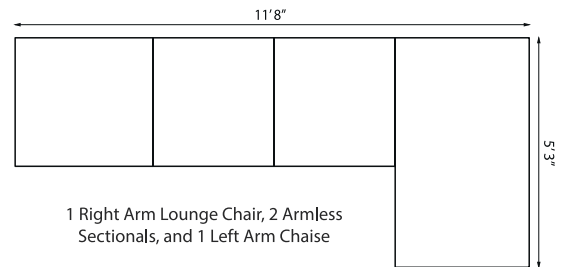

15972, 15001, 15007
fabric: meridian cameo 715 (sunbrella fusion collection by trivantage)
finish: white 001, pewter 079