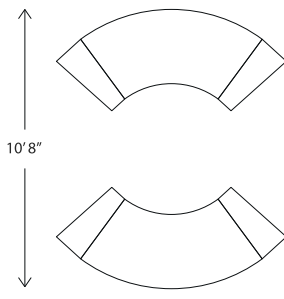

2 Curved Sectionals, 4 Storage Wedge Tables