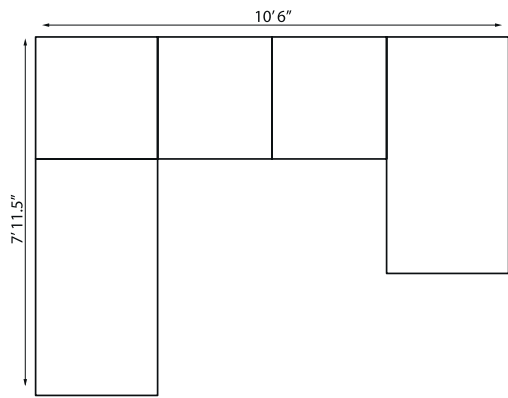

1 Left Arm Chaise, 2 Armless Sectionals, 1 Corner Sectional, and 1 Right Arm Love Seat