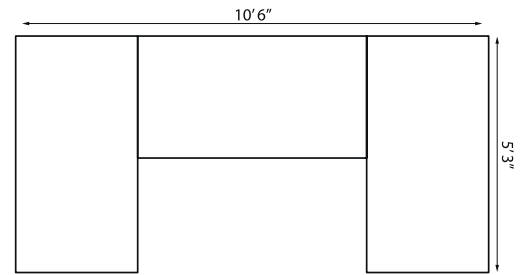

1 Right Arm Chaise, 1 Armless Love Seat, 1 Left Arm Chaise