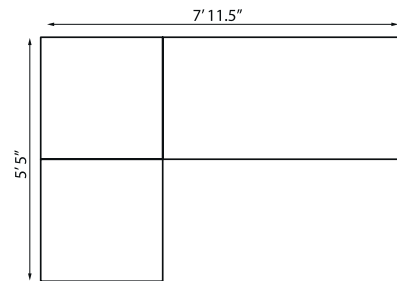

1 Left Arm Love Seat, 1 Corner Sectional,
1 Right Arm Lounge Chair