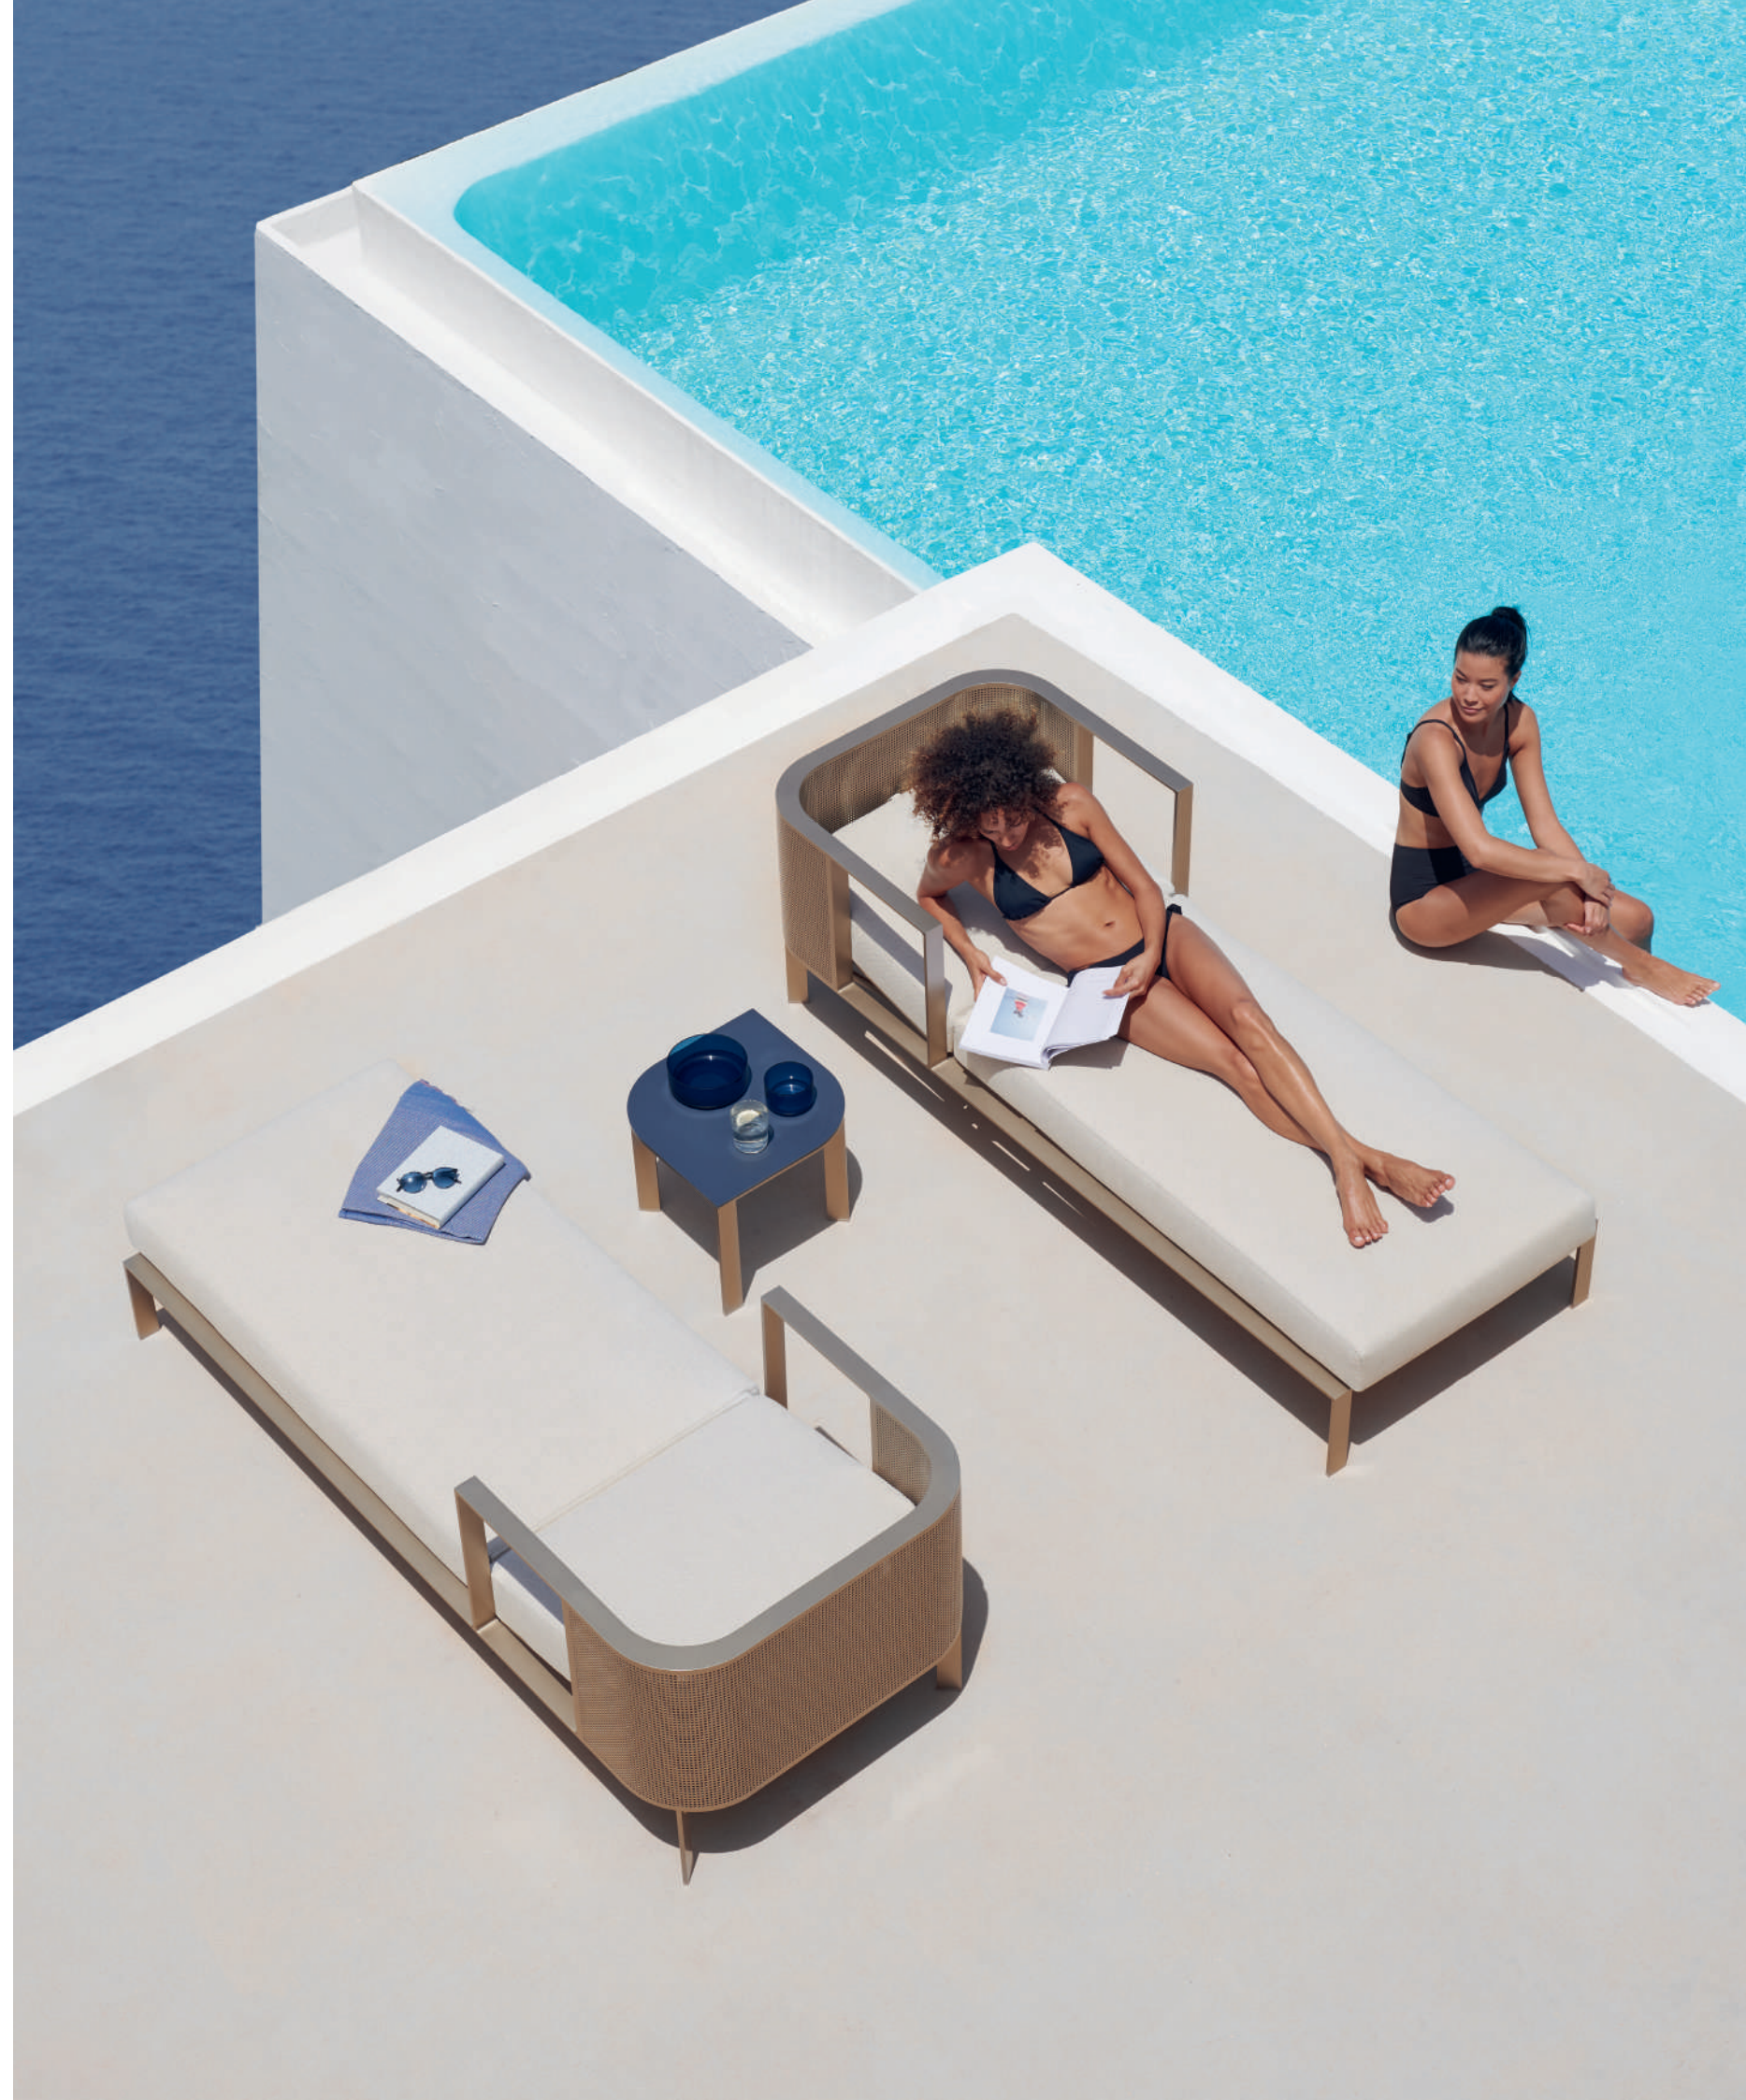

Gold. Dekton Baltic. Duo Beige 04.