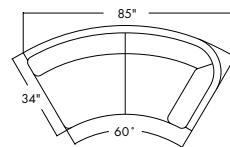

Available in all finishes. Cushions available in Suncloth fabrics.