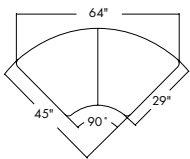

3470-6430 CENTER MODULE
W 79 • D 41 • H 26 • SH 19