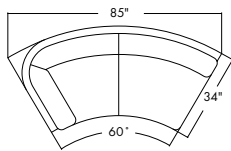

3470-6440 90-DEGREE OTTOMAN
W 64 • D 34 • H 19