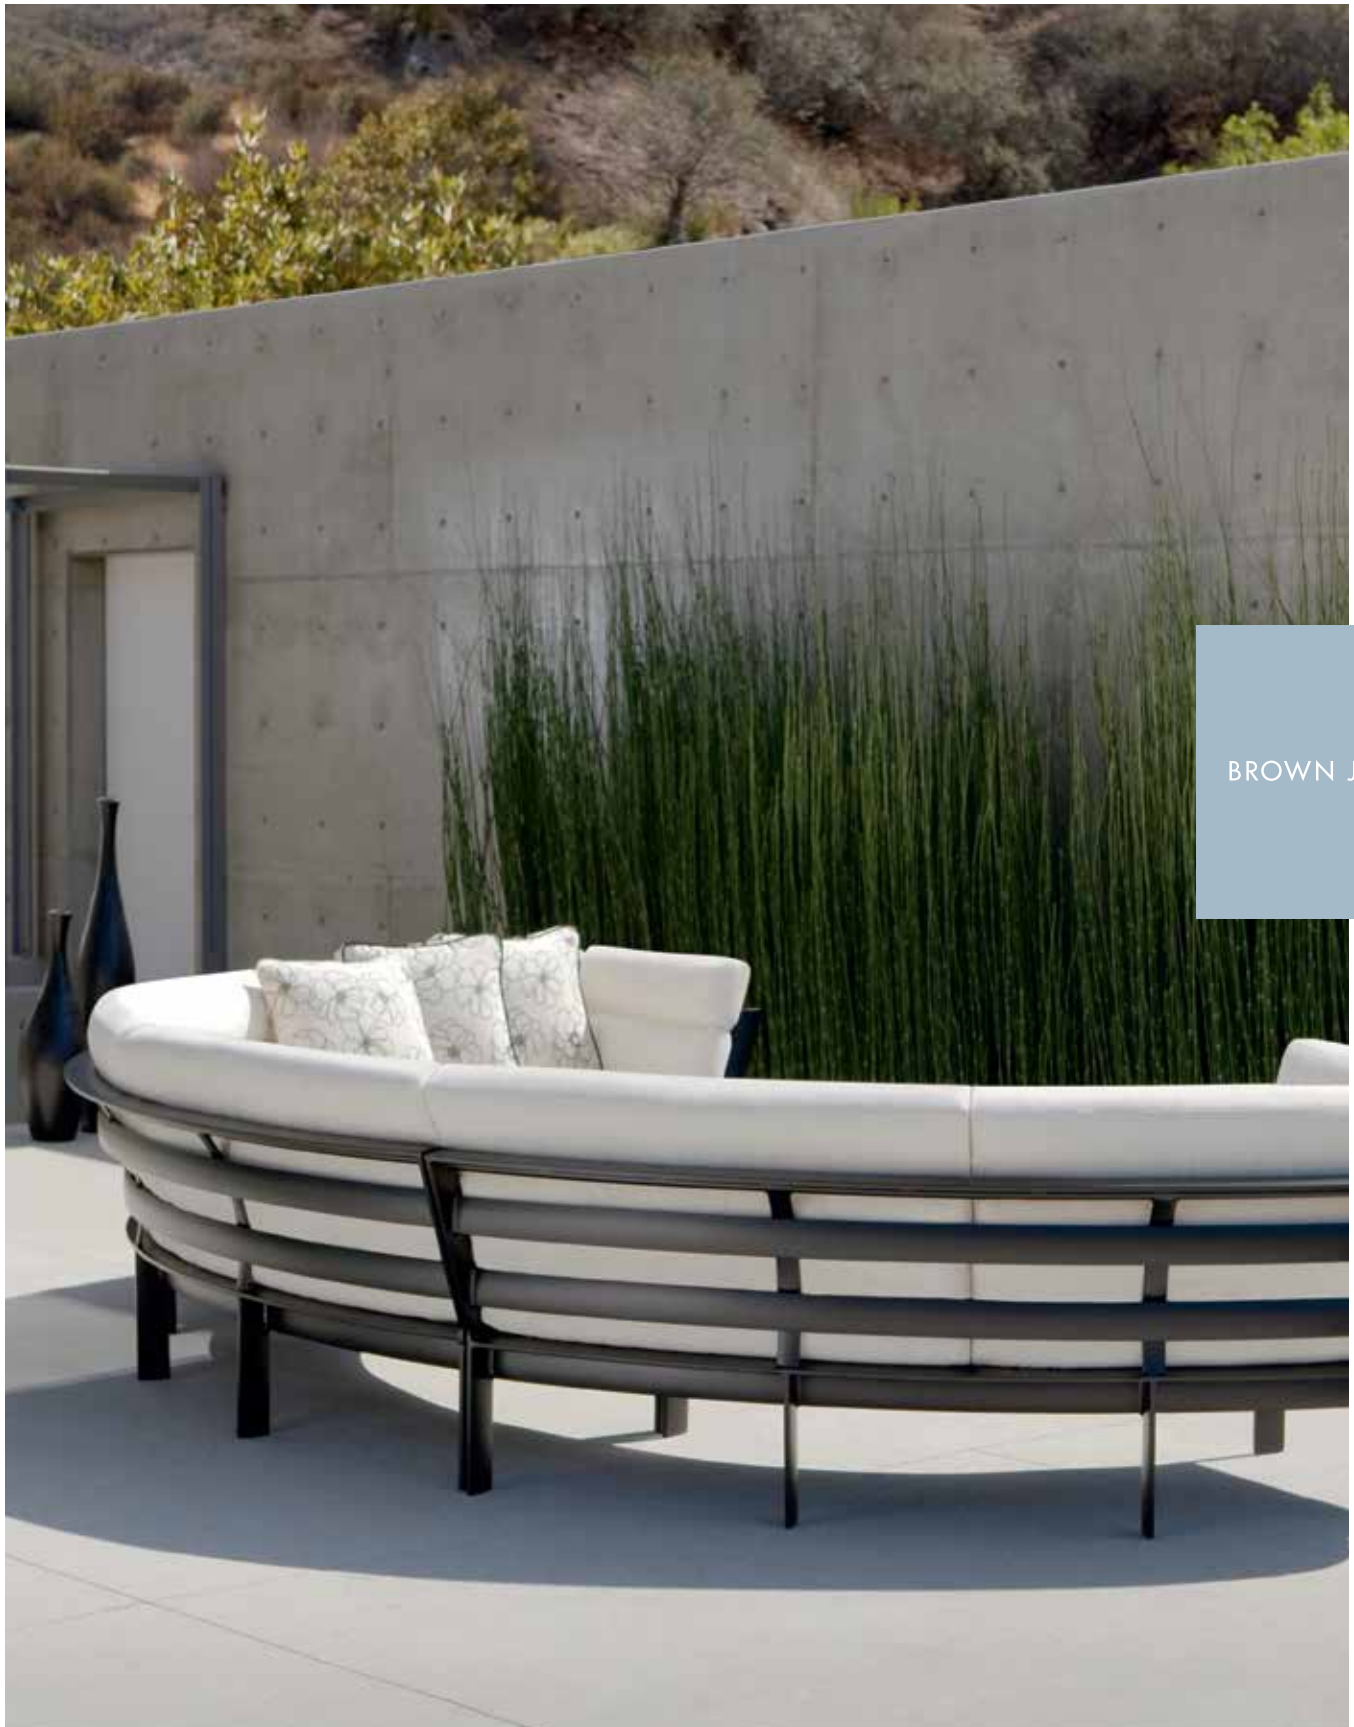

Parkway

designed by John Caldwell

BROWN JORDAN