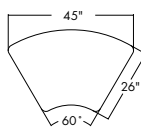

3470-6420 RIGHT MODULE
W 82 • D 42 • H 26 • SH 19 • AH 26