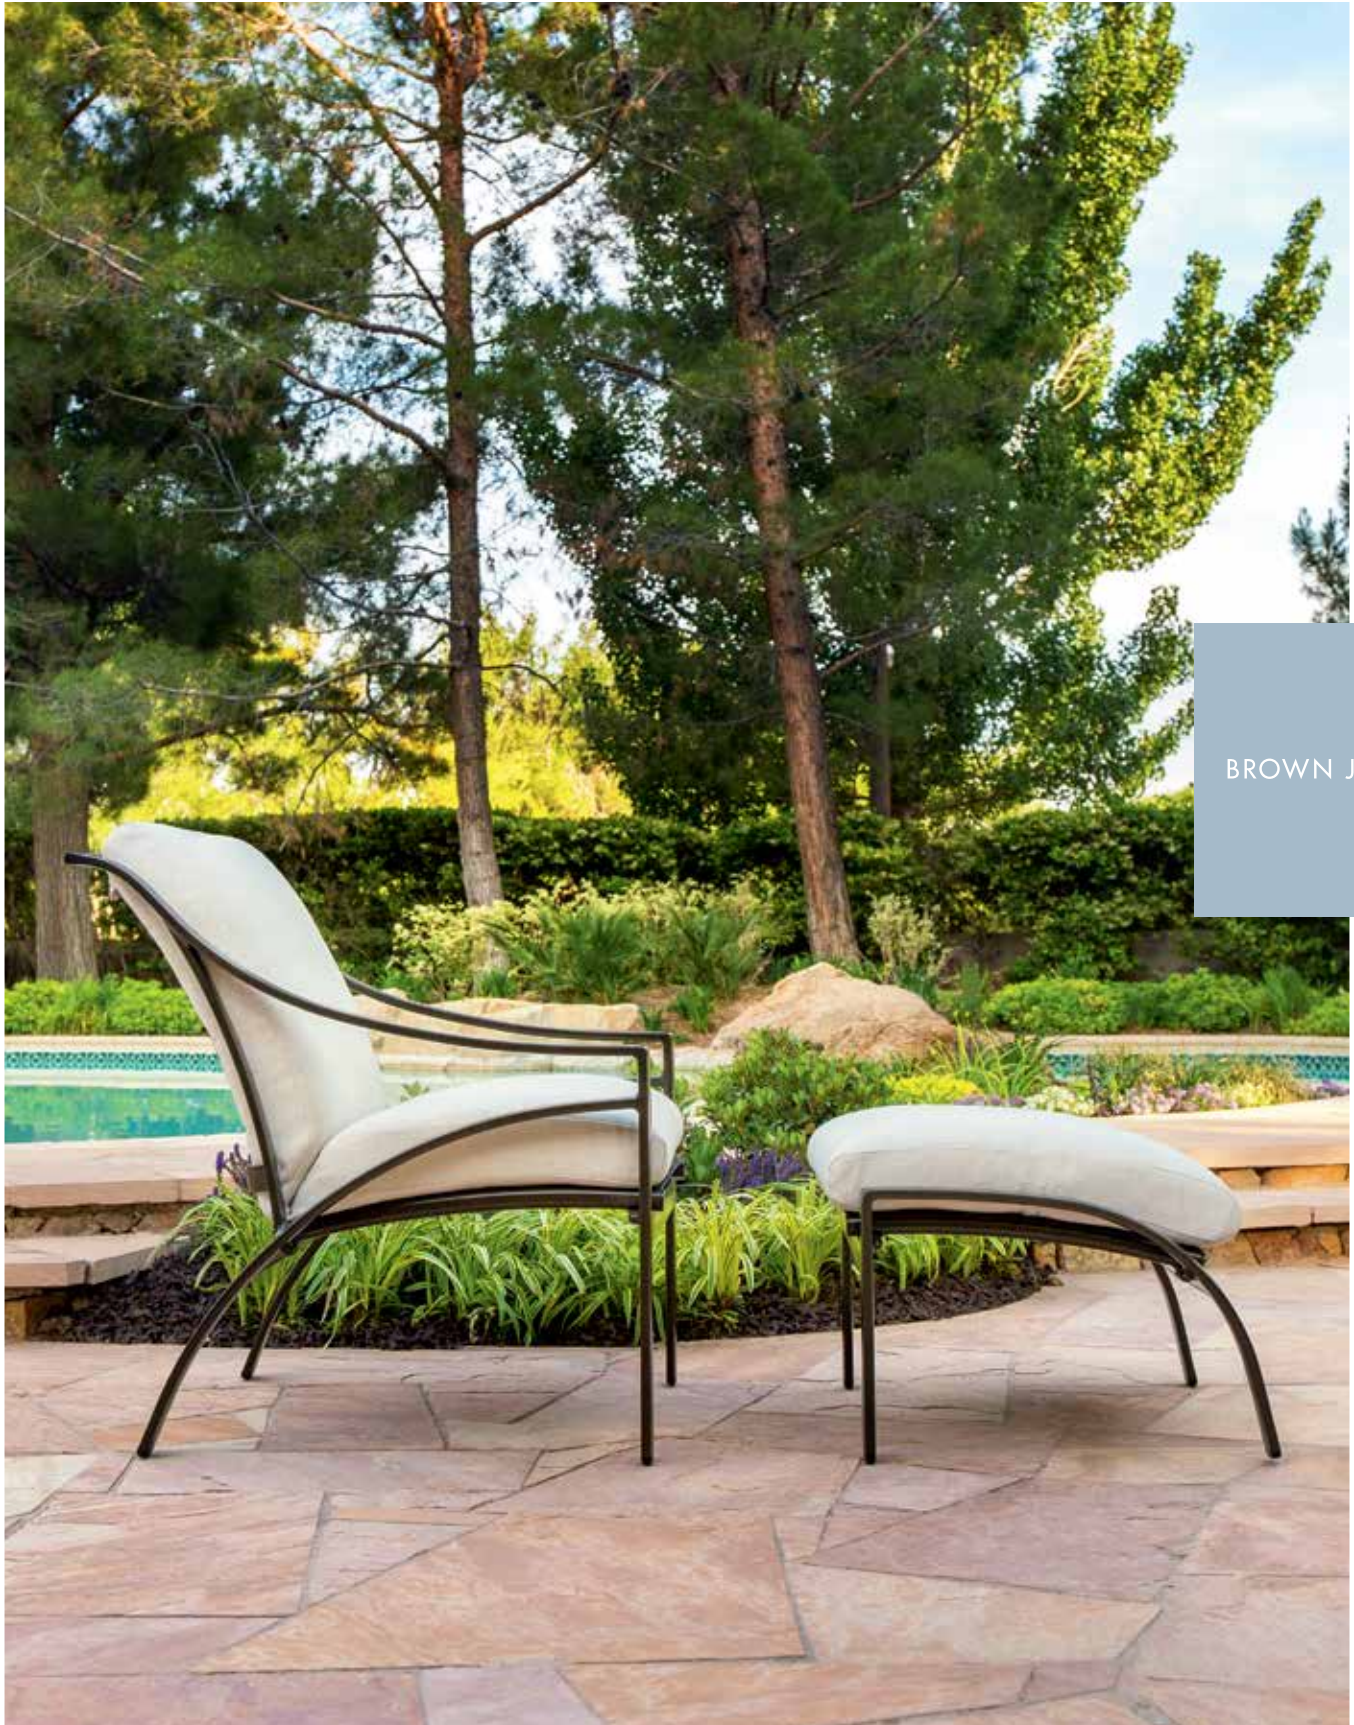

Pasadena

designed by John Caldwell

BROWN JORDAN