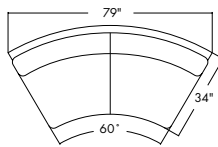

3470-6450 60-DEGREE OTTOMAN
W 45 • D 29 • H 19