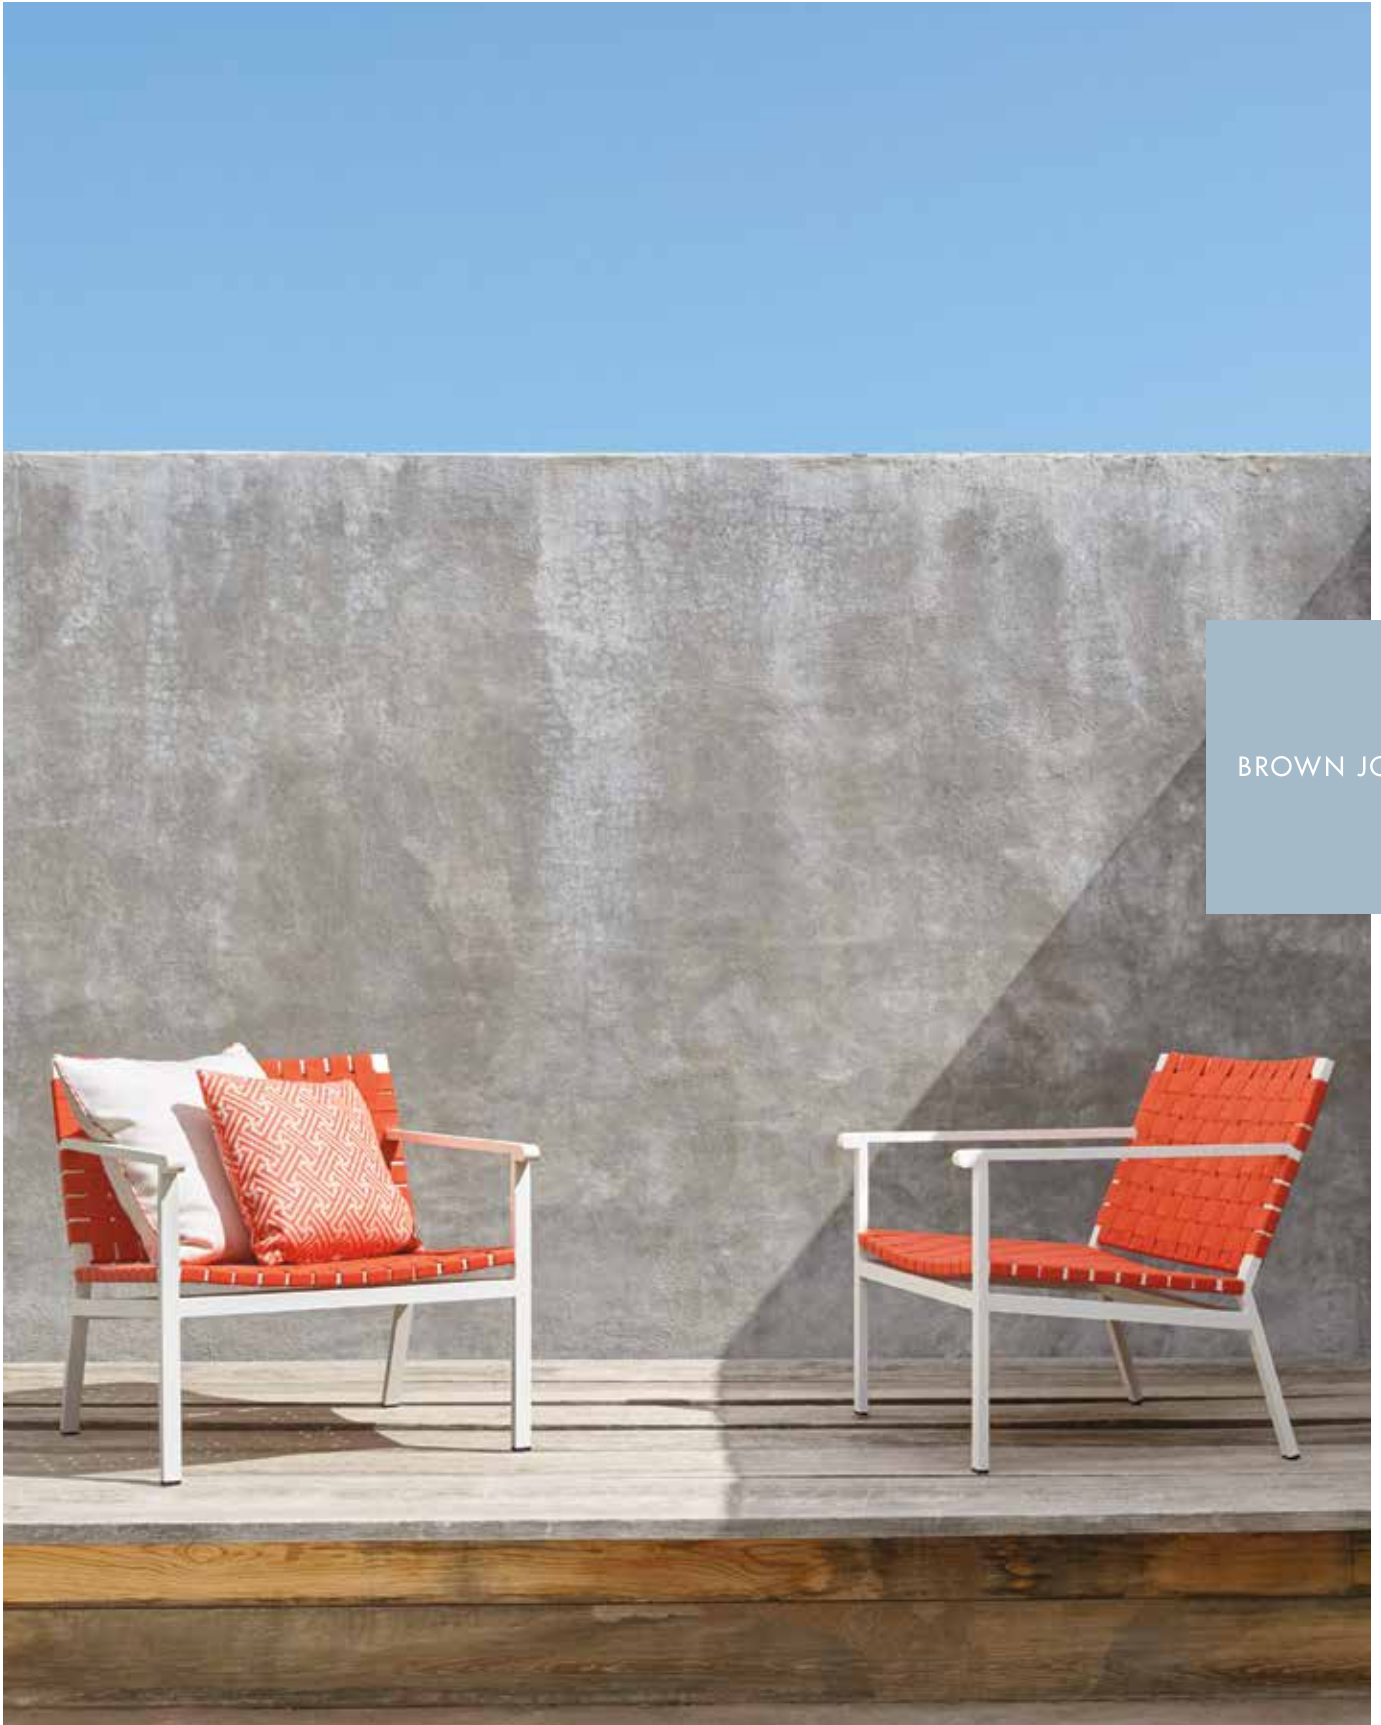

# Flex

designed by Richard Frinier

BROWN JORDAN

Flex

**4380-2000 ARM CHAIR**  
W 25 • D 27 • H 32 • SH 18 • AH 25

**4380-5000 LOUNGE CHAIR**  
W 29 • D 32 • H 30 • SH 15 • AH 23

**4380-5100 OTTOMAN**  
W 29 • D 24 • H 15